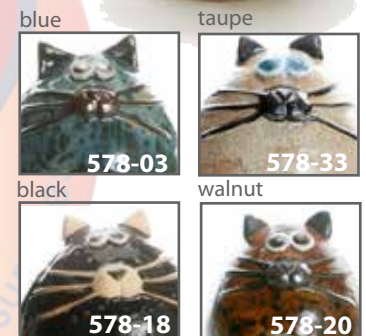

fatcats

FAT CAT

h-12 cm
578-17 grape
RRP £14.95
TRADE £6.25ea
PK 2/SKU

natural
578-07

red
552-01

ginger
552-19

mr&mrsdash

mint
552-03

white
552-04

mr&mrsdash

SAUSAGE DOG

h-12 cm
552-05 teal
RRP £14.95
TRADE £6.25ea
PK 2/SKU

lavender
552-11

CHICK

h-11 cm
556-01
TRADE £6.25ea
PK 2/SKU
RRP £14.95

556-02